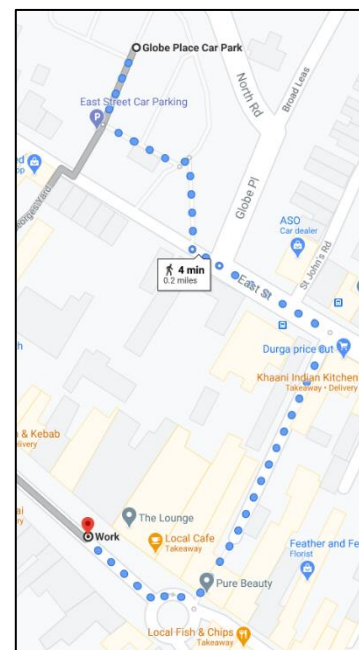

Where to Find us

By Road

From the North, South, West

Take all major routes to Huntington, at Huntington follow the A141 towards the Hartford roundabout and take the 2nd exit and keep follow down Huntingdon Road. You'll then enter St Ives and reach a cross junction by a 'Shell' Garage, you'll need to turn right and keep following Ramsey Road which will bare left and take you towards our office in the Broadway.

From the East

Take the A14 from Cambridge following routes to Huntington/The NORTH. Keep following through and exit J24 and take the 4th exit off the roundabout then the first exit on A1307. Keep driving until you get to the A1096 slip road to Biggleswade/B1040/St Ives. Continue onto the A1096 until you get the Morrison's roundabout where you take the 1st exit and follow the A1123 (St Audrey Lane) up to the cross junction by the 'Toyota' dealership. Where you then turn left down Ramsey Road which will bare left and take you towards our office in The Broadway.

Parking

There is no free onsite parking. There are council owned car park spaces outside the office, but these only allow up to 1 hour of parking. There is a long stay car park ([Globe Place Car Park](#)) located behind the office down West Street that charges up to £4 for up to 23 hours. This is a 5-minute walk from site.